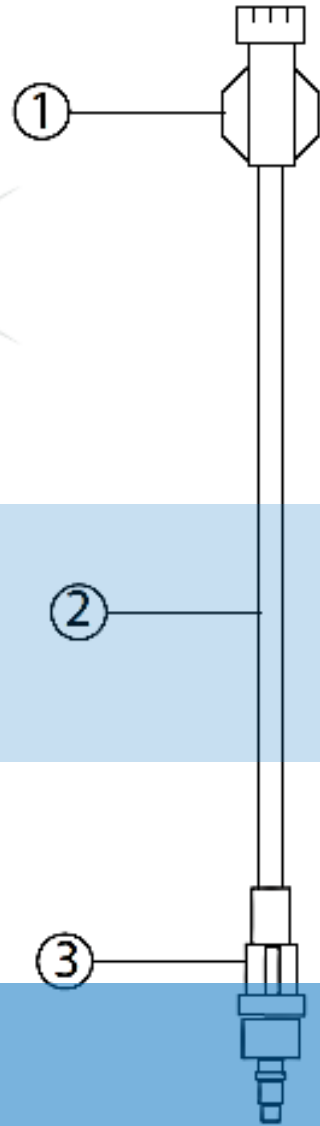

www.plastrue.com

Dripo

IV Extensions

Plastrue Co. LTD
Almashael, Istanbul Str.
Alfozan Industrial Zone, Block 24. #157
Riyadh 14328 Saudi Arabia

IV Extension Set

Elements & Components:

1. Female Luer Lock
2. Tube
3. Male Luer Lock

Item	Ordering information
Extension 30cm	D140
Extension 50cm	D141
Extension 100cm	D142
Extension 150cm	D143
Extension 50cm with Y site and regulator	D144
IV Extension (30cm) with 3 Way Stopcock	D145
IV Extension (15cm) with 3 Way Stopcock and Y site	D146
IV Extension (40cm) with Y site and Dial flow regulator	D147
Extension 50cm with regulator and stopcock	D148