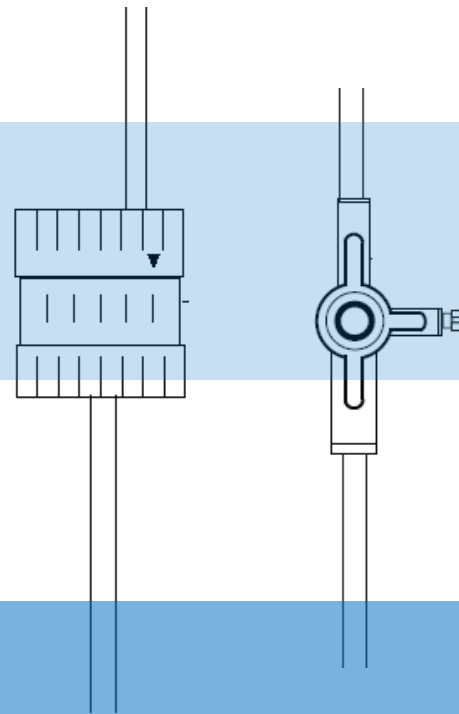

www.plastrue.com

Dripo

IV Extensions

Plastrue Co. LTD
Almashael, Istanbul Str.
Alfozan Industrial Zone, Block 24. #157
Riyadh 14328 Saudi Arabia

IV Extension Set

Elements & Components:

1. Female Luer Lock
2. Tube
3. Male Luer Lock

Item	Ordering information
Extension 30cm	D140
Extension 50cm	D141
Extension 100cm	D142
Extension 150cm	D143
Extension 50cm with Y site and regulator	D144
IV Extension (30cm) with 3 Way Stopcock	D145
IV Extension (15cm) with 3 Way Stopcock and Y site	D146
IV Extension (40cm) with Y site and Dial flow regulator	D147
Extension 50cm with regulator and stopcock	D148