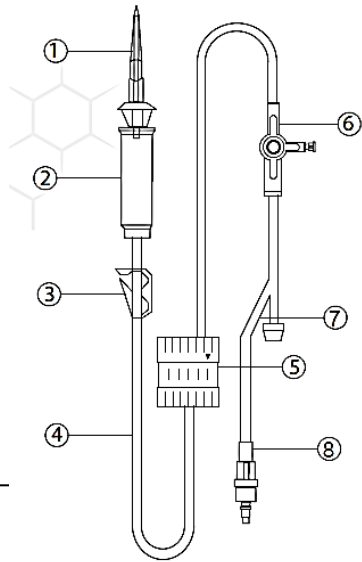

1. Spike
2. Chamber
3. Tube 170cm
4. Roller
5. 3-way stopcock
6. Male Luer Lock

IV Set with Dial Flow 170cm

Elements & Components:

1. Spike
2. Chamber
3. Robert Clamp
4. Tube 170cm
5. Dial Flow
6. Male Luer Lock

IV Set with Y Site 170cm

Elements & Components:

1. Spike
2. Chamber
3. Tube 170cm
4. Roller
5. Y Site
6. Male Luer Lock

**IV Set with Y Site + Dial Flow+
3 Way Stopcock 170cm**

Elements & Components:

1. Spike
2. Chamber
3. Robert Clamp
4. Tube 170cm
5. Dial Flow
6. 3-way stopcock
7. Y site
8. Male Luer Lock

IV Set with Flashback 170cm

Elements & Components:

1. Spike
2. Chamber
3. Tube 170cm
4. Roller
5. Flashback
6. Male Luer Lock

**IV Set with 3 Way Stopcock
170cm + Extension 100cm**

Elements & Components:

1. Spike
2. Chamber
3. Tube 170cm
4. Roller
5. 3-way stopcock
6. Female Luer Lock
7. Tube 100cm
8. Male Luer Lock

IV Set with Needle 170cm

Elements & Components:

1. Spike
2. Chamber
3. Tube 170cm
4. Roller
5. Male Luer Lock
6. Needle

Plastrue Co. LTD

ALMASHAEL, ISTANBUL Str.

ALFOZAN Industrial Zone, Block 24. #157

Riyadh 14328 Saudi Arabia