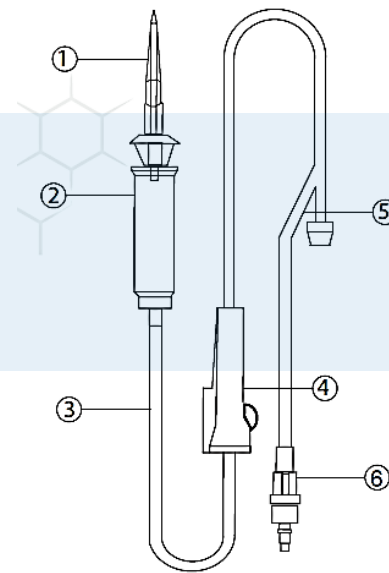

1. Spike
2. Chamber
3. Tube 170cm
4. Roller
5. 3-way stopcock
6. Male Luer Lock

IV Set with Dial Flow 170cm

Elements & Components:

1. Spike
2. Chamber
3. Robert Clamp
4. Tube 170cm
5. Dial Flow
6. Male Luer Lock

IV Set with Y Site 170cm

Elements & Components:

1. Spike
2. Chamber
3. Tube 170cm
4. Roller
5. Y Site
6. Male Luer Lock

**IV Set with Y Site + Dial Flow+
3 Way Stopcock 170cm**

Elements & Components:

1. Spike
2. Chamber
3. Robert Clamp
4. Tube 170cm
5. Dial Flow
6. 3-way stopcock
7. Y site
8. Male Luer Lock

IV Set with Flashback 170cm

Elements & Components:

1. Spike
2. Chamber
3. Tube 170cm
4. Roller
5. Flashback
6. Male Luer Lock

**IV Set with 3 Way Stopcock
170cm + Extension 100cm**

Elements & Components:

1. Spike
2. Chamber
3. Tube 170cm
4. Roller
5. 3-way stopcock
6. Female Luer Lock
7. Tube 100cm
8. Male Luer Lock

IV Set with Needle 170cm

Elements & Components:

1. Spike
2. Chamber
3. Tube 170cm
4. Roller
5. Male Luer Lock
6. Needle

Plastrue Co. LTD

ALMASHAEL, ISTANBUL Str.

ALFOZAN Industrial Zone, Block 24. #157

Riyadh 14328 Saudi Arabia