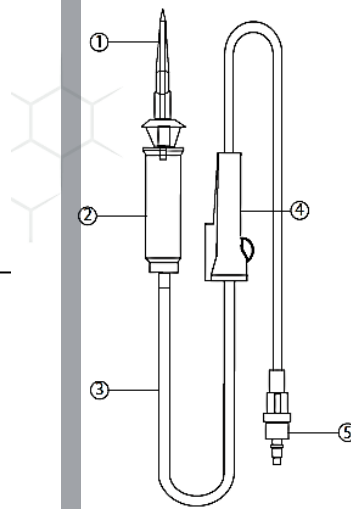

www.plastrue.com

Dripo

IV SETS

IV Set 170cm

Elements & Components:

1. Spike
2. Chamber
3. Tube 170cm
4. Roller
5. Male Luer Lock

IV Set with 3-way Stopcock 170cm

Elements & Components:

1. Spike
2. Chamber
3. Tube 170cm
4. Roller
5. 3-way stopcock
6. Male Luer Lock

IV Set with Dial Flow 170cm

Elements & Components:

1. Spike
2. Chamber
3. Robert Clamp
4. Tube 170cm
5. Dial Flow
6. Male Luer Lock

IV Set with Y Site 170cm

Elements & Components:

1. Spike
2. Chamber
3. Tube 170cm
4. Roller
5. Y Site
6. Male Luer Lock

**IV Set with Y Site + Dial Flow+
3 Way Stopcock 170cm**

Elements & Components:

1. Spike
2. Chamber
3. Robert Clamp
4. Tube 170cm
5. Dial Flow
6. 3-way stopcock
7. Y site
8. Male Luer Lock

IV Set with Needle 170cm

Elements & Components:

1. Spike
2. Chamber
3. Tube 170cm
4. Roller
5. Male Luer Lock
6. Needle

Plastrue Co. LTD

ALMASHAEL, ISTANBUL Str.

ALFOZAN Industrial Zone, Block 24. #157

Riyadh 14328 Saudi Arabia