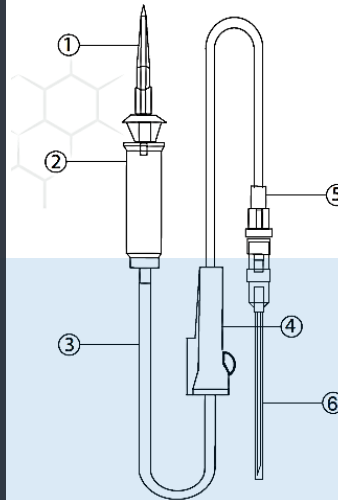

1. Spike
2. Chamber
3. Tube 170cm
4. Roller
5. 3-way stopcock
6. Male Luer Lock

IV Set with Dial Flow 170cm

Elements & Components:

1. Spike
2. Chamber
3. Robert Clamp
4. Tube 170cm
5. Dial Flow
6. Male Luer Lock

IV Set with Y Site 170cm

Elements & Components:

1. Spike
2. Chamber
3. Tube 170cm
4. Roller
5. Y Site
6. Male Luer Lock

**IV Set with Y Site + Dial Flow+
3 Way Stopcock 170cm**

Elements & Components:

1. Spike
2. Chamber
3. Robert Clamp
4. Tube 170cm
5. Dial Flow
6. 3-way stopcock
7. Y site
8. Male Luer Lock

IV Set with Flashback 170cm

Elements & Components:

1. Spike
2. Chamber
3. Tube 170cm
4. Roller
5. Flashback
6. Male Luer Lock

**IV Set with 3 Way Stopcock
170cm + Extension 100cm**

Elements & Components:

1. Spike
2. Chamber
3. Tube 170cm
4. Roller
5. 3-way stopcock
6. Female Luer Lock
7. Tube 100cm
8. Male Luer Lock

IV Set with Needle 170cm

Elements & Components:

1. Spike
2. Chamber
3. Tube 170cm
4. Roller
5. Male Luer Lock
6. Needle

Plastrue Co. LTD

ALMASHAEL, ISTANBUL Str.

ALFOZAN Industrial Zone, Block 24. #157

Riyadh 14328 Saudi Arabia