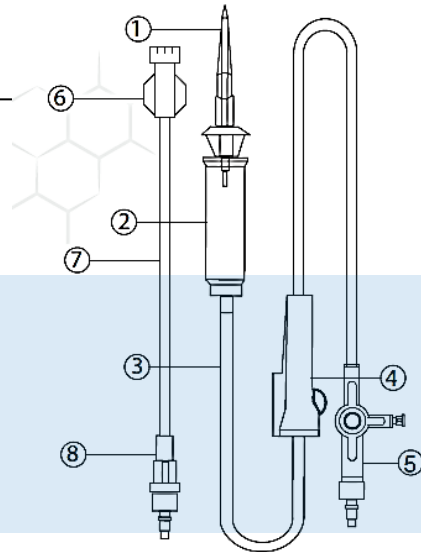

1. Spike
2. Chamber
3. Tube 170cm
4. Roller
5. 3-way stopcock
6. Male Luer Lock

IV Set with Dial Flow 170cm

Elements & Components:

1. Spike
2. Chamber
3. Robert Clamp
4. Tube 170cm
5. Dial Flow
6. Male Luer Lock

IV Set with Y Site 170cm

Elements & Components:

1. Spike
2. Chamber
3. Tube 170cm
4. Roller
5. Y Site
6. Male Luer Lock

**IV Set with Y Site + Dial Flow+
3 Way Stopcock 170cm**

Elements & Components:

1. Spike
2. Chamber
3. Robert Clamp
4. Tube 170cm
5. Dial Flow
6. 3-way stopcock
7. Y site
8. Male Luer Lock

IV Set with Flashback 170cm

Elements & Components:

1. Spike
2. Chamber
3. Tube 170cm
4. Roller
5. Flashback
6. Male Luer Lock

**IV Set with 3 Way Stopcock
170cm + Extension 100cm**

Elements & Components:

1. Spike
2. Chamber
3. Tube 170cm
4. Roller
5. 3-way stopcock
6. Female Luer Lock
7. Tube 100cm
8. Male Luer Lock

IV Set with Needle 170cm

Elements & Components:

1. Spike
2. Chamber
3. Tube 170cm
4. Roller
5. Male Luer Lock
6. Needle

Plastrue Co. LTD

ALMASHAEL, ISTANBUL Str.

ALFOZAN Industrial Zone, Block 24. #157

Riyadh 14328 Saudi Arabia