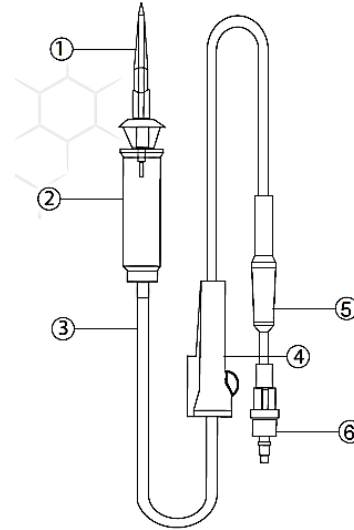

1. Spike
2. Chamber
3. Tube 170cm
4. Roller
5. 3-way stopcock
6. Male Luer Lock

IV Set with Dial Flow 170cm

Elements & Components:

1. Spike
2. Chamber
3. Robert Clamp
4. Tube 170cm
5. Dial Flow
6. Male Luer Lock

IV Set with Y Site 170cm

Elements & Components:

1. Spike
2. Chamber
3. Tube 170cm
4. Roller
5. Y Site
6. Male Luer Lock

**IV Set with Y Site + Dial Flow+
3 Way Stopcock 170cm**

Elements & Components:

1. Spike
2. Chamber
3. Robert Clamp
4. Tube 170cm
5. Dial Flow
6. 3-way stopcock
7. Y site
8. Male Luer Lock

IV Set with Flashback 170cm

Elements & Components:

1. Spike
2. Chamber
3. Tube 170cm
4. Roller
5. Flashback
6. Male Luer Lock

**IV Set with 3 Way Stopcock
170cm + Extension 100cm**

Elements & Components:

1. Spike
2. Chamber
3. Tube 170cm
4. Roller
5. 3-way stopcock
6. Female Luer Lock
7. Tube 100cm
8. Male Luer Lock

IV Set with Needle 170cm

Elements & Components:

1. Spike
2. Chamber
3. Tube 170cm
4. Roller
5. Male Luer Lock
6. Needle

Plastrue Co. LTD

ALMASHAEL, ISTANBUL Str.

ALFOZAN Industrial Zone, Block 24. #157

Riyadh 14328 Saudi Arabia