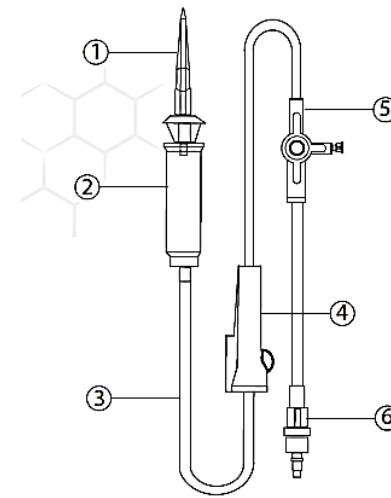

www.plastrue.com

Dripo

IV SETS

IV Set 170cm

Elements & Components:

1. Spike
2. Chamber
3. Tube 170cm
4. Roller
5. Male Luer Lock

IV Set with 3-way Stopcock 170cm

Elements & Components:

1. Spike
2. Chamber
3. Tube 170cm
4. Roller
5. 3-way stopcock
6. Male Luer Lock

IV Set with Dial Flow 170cm

Elements & Components:

1. Spike
2. Chamber
3. Robert Clamp
4. Tube 170cm
5. Dial Flow
6. Male Luer Lock

IV Set with Y Site 170cm

Elements & Components:

1. Spike
2. Chamber
3. Tube 170cm
4. Roller
5. Y Site
6. Male Luer Lock

**IV Set with Y Site + Dial Flow+
3 Way Stopcock 170cm**

Elements & Components:

1. Spike
2. Chamber
3. Robert Clamp
4. Tube 170cm
5. Dial Flow
6. 3-way stopcock
7. Y site
8. Male Luer Lock

IV Set with Needle 170cm

Elements & Components:

1. Spike
2. Chamber
3. Tube 170cm
4. Roller
5. Male Luer Lock
6. Needle

Plastrue Co. LTD

ALMASHAEL, ISTANBUL Str.

ALFOZAN Industrial Zone, Block 24. #157

Riyadh 14328 Saudi Arabia