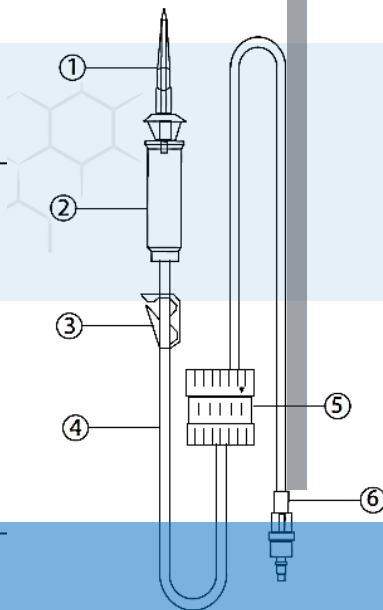

www.plastrue.com

Dripo

IV SETS

IV Set 170cm

Elements & Components:

1. Spike
2. Chamber
3. Tube 170cm
4. Roller
5. Male Luer Lock

IV Set with 3-way Stopcock 170cm

Elements & Components:

1. Spike
2. Chamber
3. Tube 170cm
4. Roller
5. 3-way stopcock
6. Male Luer Lock

IV Set with Dial Flow 170cm

Elements & Components:

1. Spike
2. Chamber
3. Robert Clamp
4. Tube 170cm
5. Dial Flow
6. Male Luer Lock

IV Set with Y Site 170cm

Elements & Components:

1. Spike
2. Chamber
3. Tube 170cm
4. Roller
5. Y Site
6. Male Luer Lock

**IV Set with Y Site + Dial Flow+
3 Way Stopcock 170cm**

Elements & Components:

1. Spike
2. Chamber
3. Robert Clamp
4. Tube 170cm
5. Dial Flow
6. 3-way stopcock
7. Y site
8. Male Luer Lock

IV Set with Flashback 170cm

Elements & Components:

1. Spike
2. Chamber
3. Tube 170cm
4. Roller
5. Flashback
6. Male Luer Lock

**IV Set with 3 Way Stopcock
170cm + Extension 100cm**

Elements & Components:

1. Spike
2. Chamber
3. Tube 170cm
4. Roller
5. 3-way stopcock
6. Female Luer Lock
7. Tube 100cm
8. Male Luer Lock